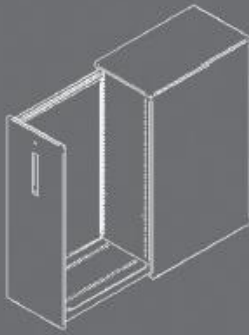

Sky:line
from s:line

Sky:line
from s:line

Sky:line

is an ideal expansion of your desking configuration enhancing your office visually and functionally.

Designed around the concept that each user has different storage needs, the refined exterior opens up to allow all your individual items to remain in close proximity to your workspace.

Options

- Left or right hand facing
- Postal slot detail
- Multi rail option
- Choice of handle design
- Fixed pin board
- Magnetic whiteboard
- A4 letter trays and pen pots
- Thinner standard shelf for increased on shelf filing
- Multi purpose shelf for dual filing, upstand and divider kit
- s:line hotbox
- With or without top panel
- Full colour palette

Sky:line Product Options

SK69LTSSR6
690mm(h) x 420mm(w) x 600mm(d)

SK69LTSSR8
690mm(h) x 420mm(w) x 800mm(d)

SK11LTSSR8
1100mm(h) x 450mm(w) x 800mm(d)

SK12LTSSR8
1200mm(h) x 450mm(w) x 800mm(d)

SK13LTSSR8
1300mm(h) x 450mm(w) x 800mm(d)