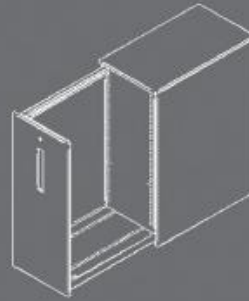

Sky:line
from s:line

Sky:line
from s:line

Sky:line

is an ideal expansion of your desking configuration enhancing your office visually and functionally.

Designed around the concept that each user has different storage needs, the refined exterior opens up to allow all your individual items to remain in close proximity to your workspace.

Options

- Left or right hand facing
- Postal slot detail
- Multi rail option
- Choice of handle design
- Fixed pin board
- Magnetic whiteboard
- A4 letter trays and pen pots
- Thinner standard shelf for increased on shelf filing
- Multi purpose shelf for dual filing, upstand and divider kit
- s:line hotbox
- With or without top panel
- Full colour palette

Sky:line Product Options

SK69LTSSR6
690mm(h) x 420mm(w) x 600mm(d)

SK69LTSSR8
690mm(h) x 420mm(w) x 800mm(d)

SK11LTSSR8
1100mm(h) x 450mm(w) x 800mm(d)

SK12LTSSR8
1200mm(h) x 450mm(w) x 800mm(d)

SK13LTSSR8
1300mm(h) x 450mm(w) x 800mm(d)