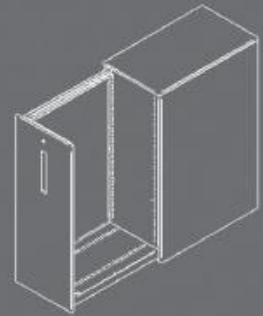

Sky:line
from s:line

Sky:line
from s:line

Sky:line

is an ideal expansion of your desking configuration enhancing your office visually and functionally.

Designed around the concept that each user has different storage needs, the refined exterior opens up to allow all your individual items to remain in close proximity to your workspace.

Options

- Left or right hand facing
- Postal slot detail
- Multi rail option
- Choice of handle design
- Fixed pin board
- Magnetic whiteboard
- A4 letter trays and pen pots
- Thinner standard shelf for increased on shelf filing
- Multi purpose shelf for dual filing, upstand and divider kit
- s:line hotbox
- With or without top panel
- Full colour palette

Sky:line Product Options

SK69LTSSR6
690mm(h) x 420mm(w) x 600mm(d)

SK69LTSSR8
690mm(h) x 420mm(w) x 800mm(d)

SK11LTSSR8
1100mm(h) x 450mm(w) x 800mm(d)

SK12LTSSR8
1200mm(h) x 450mm(w) x 800mm(d)

SK13LTSSR8
1300mm(h) x 450mm(w) x 800mm(d)

SK13RTSSR8
1300mm(h) x 450mm(w) x 800mm(d)

SK12RTSSR8
1200mm(h) x 450mm(w) x 800mm(d)

SK11RTSSR8
1100mm(h) x 450mm(w) x 800mm(d)

SK69RTSSR8
690mm(h) x 420mm(w) x 800mm(d)

SK69RTSSR6
690mm(h) x 420mm(w) x 600mm(d)