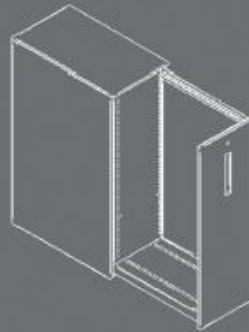

Sky:line
from s:line

Sky:line
from s:line

Sky:line

is an ideal expansion of your desking configuration enhancing your office visually and functionally.

Designed around the concept that each user has different storage needs, the refined exterior opens up to allow all your individual items to remain in close proximity to your workspace.

Options

- Left or right hand facing
- Postal slot detail
- Multi rail option
- Choice of handle design
- Fixed pin board
- Magnetic whiteboard
- A4 letter trays and pen pots
- Thinner standard shelf for increased on shelf filing
- Multi purpose shelf for dual filing, upstand and divider kit
- s:line hotbox
- With or without top panel
- Full colour palette

Sky:line Product Options

SK69LTSSR6
690mm(h) x 420mm(w) x 600mm(d)

SK69LTSSR8
690mm(h) x 420mm(w) x 800mm(d)

SK11LTSSR8
1100mm(h) x 450mm(w) x 800mm(d)

SK12LTSSR8
1200mm(h) x 450mm(w) x 800mm(d)

SK13LTSSR8
1300mm(h) x 450mm(w) x 800mm(d)

SK13RTSSR8
1300mm(h) x 450mm(w) x 800mm(d)

SK12RTSSR8
1200mm(h) x 450mm(w) x 800mm(d)

SK11RTSSR8
1100mm(h) x 450mm(w) x 800mm(d)

SK69RTSSR8
690mm(h) x 420mm(w) x 800mm(d)

SK69RTSSR6
690mm(h) x 420mm(w) x 600mm(d)