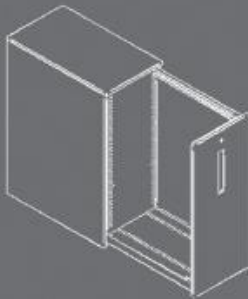

Sky:line
from s:line

Sky:line
from s:line

Sky:line

is an ideal expansion of your desking configuration enhancing your office visually and functionally.

Designed around the concept that each user has different storage needs, the refined exterior opens up to allow all your individual items to remain in close proximity to your workspace.

Options

- Left or right hand facing
- Postal slot detail
- Multi rail option
- Choice of handle design
- Fixed pin board
- Magnetic whiteboard
- A4 letter trays and pen pots
- Thinner standard shelf for increased on shelf filing
- Multi purpose shelf for dual filing, upstand and divider kit
- s:line hotbox
- With or without top panel
- Full colour palette

Sky:line Product Options

SK69LTSSR6
690mm(h) x 420mm(w) x 600mm(d)

SK69LTSSR8
690mm(h) x 420mm(w) x 800mm(d)

SK11LTSSR8
1100mm(h) x 450mm(w) x 800mm(d)

SK12LTSSR8
1200mm(h) x 450mm(w) x 800mm(d)

SK13LTSSR8
1300mm(h) x 450mm(w) x 800mm(d)

SK13RTSSR8
1300mm(h) x 450mm(w) x 800mm(d)

SK12RTSSR8
1200mm(h) x 450mm(w) x 800mm(d)

SK11RTSSR8
1100mm(h) x 450mm(w) x 800mm(d)

SK69RTSSR8
690mm(h) x 420mm(w) x 800mm(d)

SK69RTSSR6
690mm(h) x 420mm(w) x 600mm(d)