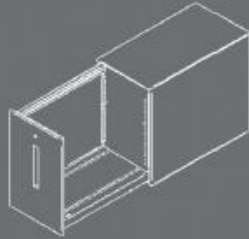

SK69LTSSR8
690mm(h) x 420mm(w) x 800mm(d)