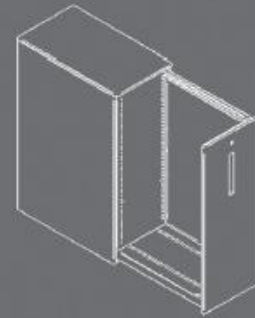

SK12RTSSR8
1200mm(h) x 450mm(w) x 800mm(d)