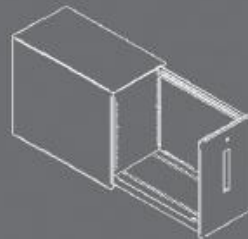

Options

- Left or right hand facing
- Postal slot detail
- Multi rail option
- Choice of handle design
- Fixed pin board
- Magnetic whiteboard
- A4 letter trays and pen pots
- Thinner standard shelf for increased on shelf filing
- Multi purpose shelf for dual filing, upstand and divider kit
- s:line hotbox
- With or without top panel
- Full colour palette

Sky:line Product Options

SK69LTSSR6
690mm(h) x 420mm(w) x 600mm(d)

SK69LTSSR8
690mm(h) x 420mm(w) x 800mm(d)

SK11LTSSR8
1100mm(h) x 450mm(w) x 800mm(d)

SK12LTSSR8
1200mm(h) x 450mm(w) x 800mm(d)

SK13LTSSR8
1300mm(h) x 450mm(w) x 800mm(d)

SK13RTSSR8
1300mm(h) x 450mm(w) x 800mm(d)

SK12RTSSR8
1200mm(h) x 450mm(w) x 800mm(d)

SK11RTSSR8
1100mm(h) x 450mm(w) x 800mm(d)

SK69RTSSR8
690mm(h) x 420mm(w) x 800mm(d)

SK69RTSSR6
690mm(h) x 420mm(w) x 600mm(d)