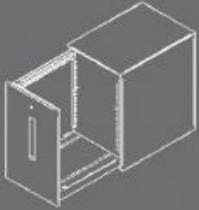

Sky:line Product Options

SK69LTSSR6
690mm(h) x 420mm(w) x 600mm(d)